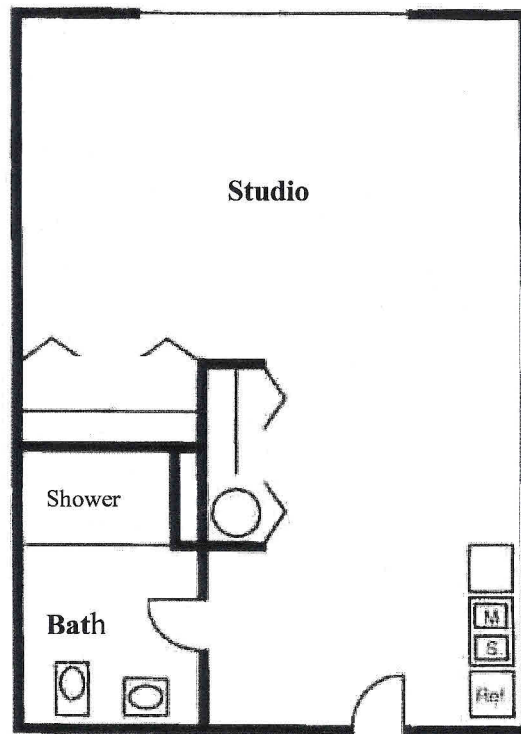

FLOOR PLAN OPTIONS

JOHNSON ASSISTED LIVING

10801 NE Weidler • Portland, OR 97220
 Phone: 503-255-0685 • Fax: 503-256-1140

One Bedroom Unit
 560 Square Feet

Johnson Assisted Living is designed for seniors who enjoy their privacy, individuality and peace of mind, knowing that personalized health care services are on-site.

Apartment Features:

- Emergency communication system
- Kitchenette: refrigerator, microwave & sink
- Fully accessible bathroom with roll-in shower and grab bars galore
- Fire sprinkler system & smoke detectors
- Cable television service
- ... personalized with your furniture and décor!

Studio Unit
 370 Square Feet
 ...
Studio Deluxe
 440 Square Feet

All square footage is approximate. Floor plans may vary from those pictured.