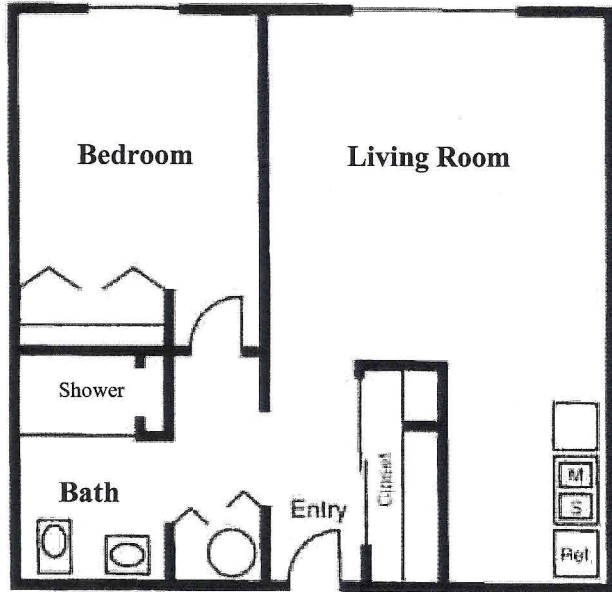

FLOOR PLAN OPTIONS

JOHNSON ASSISTED LIVING

10801 NE Weidler • Portland, OR 97220
 Phone: 503-255-0685 • Fax: 503-256-1140

One Bedroom Unit
 560 Square Feet

Johnson Assisted Living is designed for seniors who enjoy their privacy, individuality and peace of mind, knowing that personalized health care services are on-site.

Apartment Features:

- Emergency communication system
- Kitchenette: refrigerator, microwave & sink
- Fully accessible bathroom with roll-in shower and grab bars galore
- Fire sprinkler system & smoke detectors
- Cable television service
- ... personalized with your furniture and décor!

Studio Unit
 370 Square Feet
 ...
Studio Deluxe
 440 Square Feet

All square footage is approximate. Floor plans may vary from those pictured.